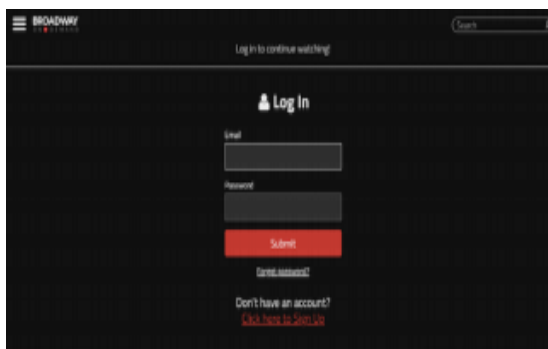

[Pre-Order Now!](#)

STEP 2: Click the Pre-Order Now! Button

Click the Pre-Order Now Button at the bottom of the page.

*NOTE - the Pre-Order Now! Button won't appear if you have already paid for the event or the event is free of charge

STEP 3: Log in /Create an Account

Once you've logged in or created your account,

If you haven't done so already, you will be prompted to either log in or create an account.

- **If you already have a Broadway On Demand account**, enter your email and password in the given fields.
- **If you don't already have a Broadway On Demand account**, select "Click here to Sign Up" and enter an email and password.