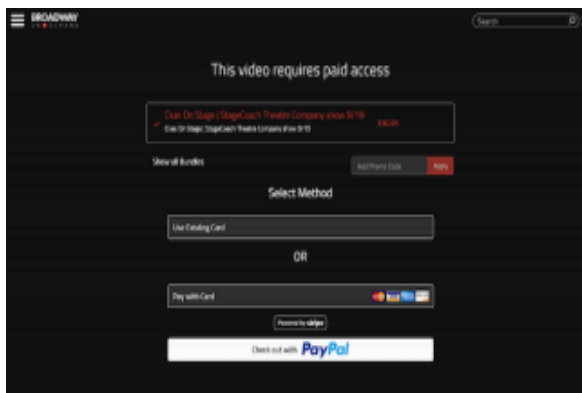

[Pre-Order Now!](#)

STEP 2: Click the Pre-Order Now! Button

Click the Pre-Order Now Button at the bottom of the page.

*NOTE - the Pre-Order Now! Button won't appear if you have already paid for the event or the event is free of charge

STEP 3: Log in /Create an Account

Once you've logged in or created your account,

If you haven't done so already, you will be prompted to either log in or create an account.

- **If you already have a Broadway On Demand account**, enter your email and password in the given fields.
- **If you don't already have a Broadway On Demand account**, select "Click here to Sign Up" and enter an email and password.

STEP 4: Pay for Your Stream

You will be automatically taken to the payment page.

Here you can pay for the stream with a **credit card** or **PayPal**.

Confirm your purchase to complete the transaction.

STEP 5: Accessing Show on Performance Night